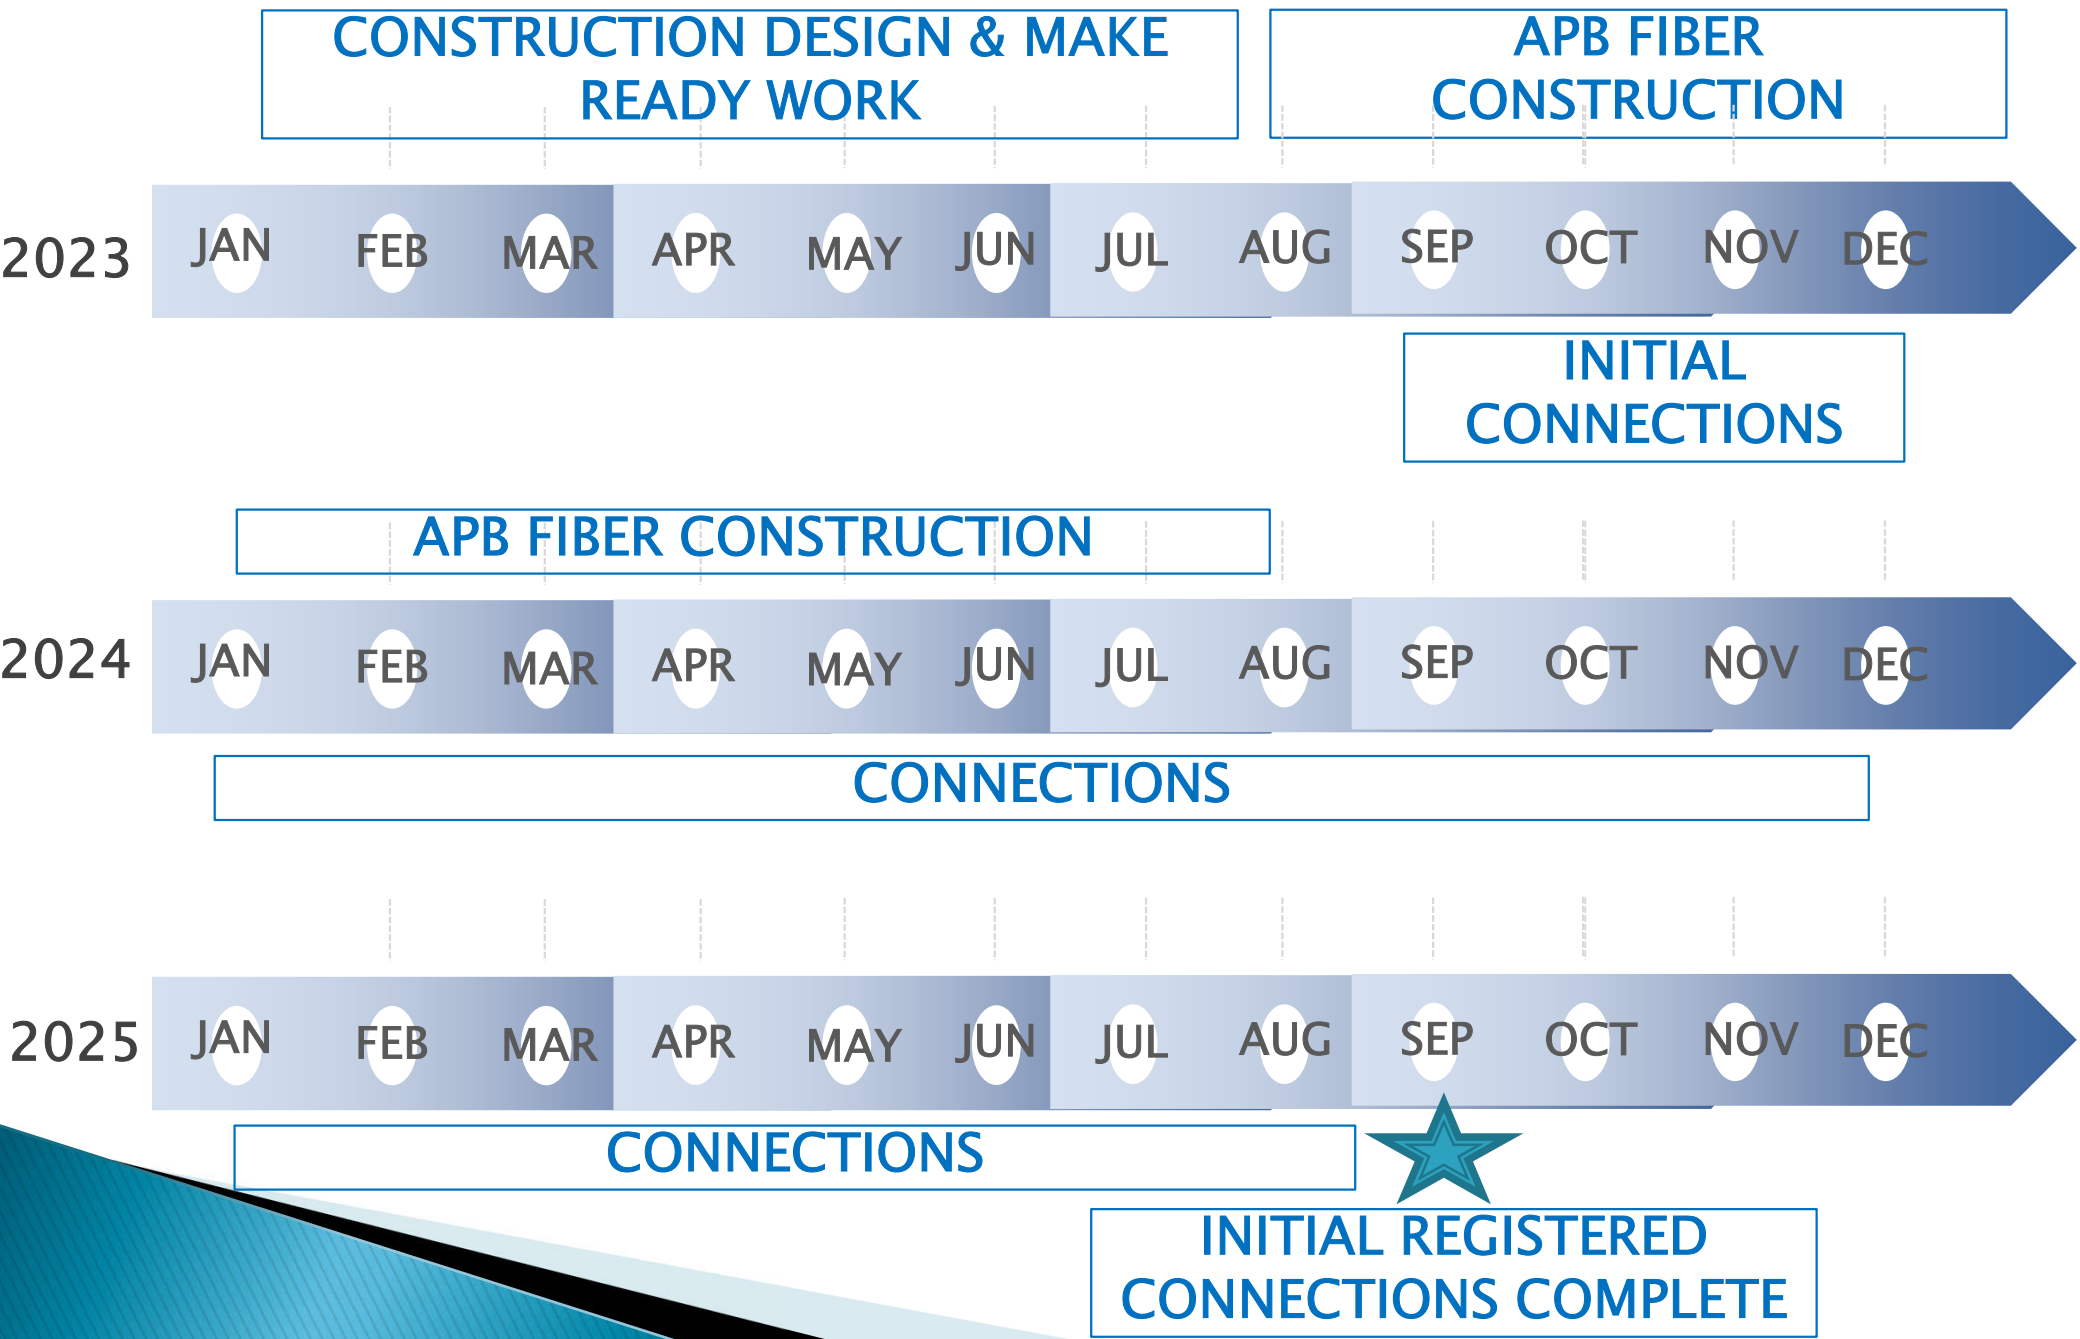

# ALL POINTS TIMELINE

CONSTRUCTION DESIGN & MAKE READY WORK

APB FIBER CONSTRUCTION

2023

JAN

FEB

MAR

APR

INITIAL CONNECTIONS

APB FIBER CONSTRUCTION

2024

JAN

FEB

MAR

APR

MAY

JUN

JUL

AUG

SEP

OCT

NOV

DEC

CONNECTIONS